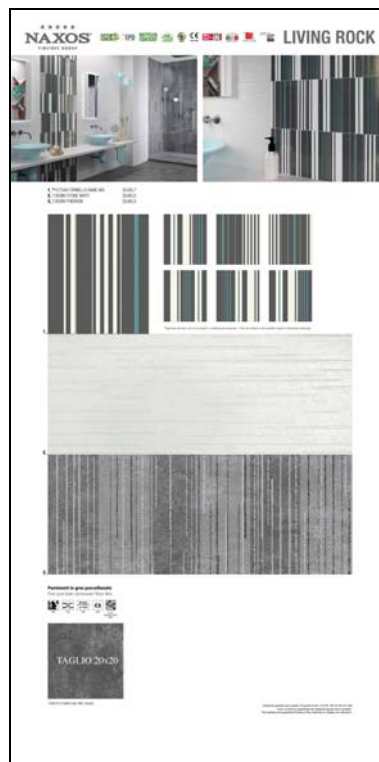

FORM. RAME – STONE W. - THERASIA | COD. **109827**