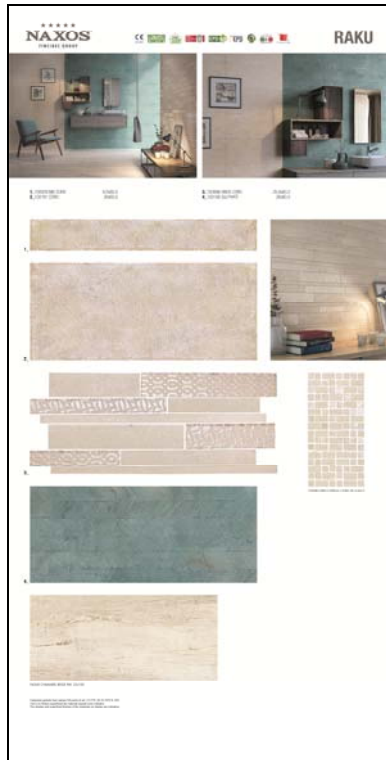

CULLA 6 ALLOGGI
COD. 102191

SET
COD. 102189

CM
69,8X135HX61,2

CM
67X138X35H

TOT.
121 KG

CORD/SULPHATE | COD. **103231**

SILVERY/BLACK CLAY | COD. **103232**

SYMBOL COPPER/CORD/COPPER | COD. **103234**

SILVERY/SYMBOL TURQUOISE | COD. **103235**

SILVERY/CHIC | COD. **103236**

CORD/SULPHATE | COD. **103537**

SILVERY/BLACK CLAY | COD. **103538**

SYMBOL COPPER/CORD/COPPER | COD. **103539**

SILVERY/SYMBOL TURQUOISE | COD. **103540**

SILVERY/CHIC | COD. **103541**