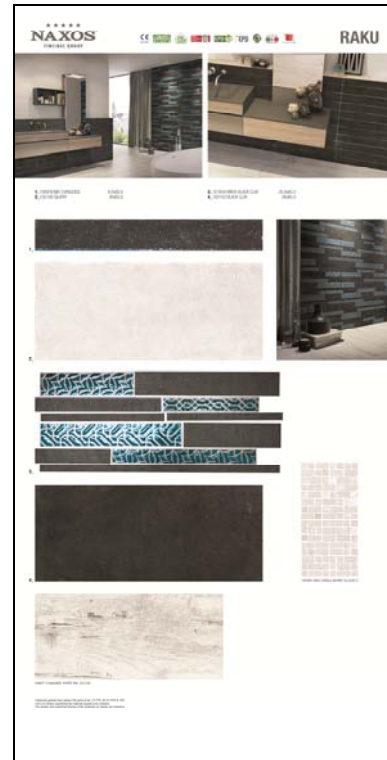

CULLA 6 ALLOGGI
COD. 102191

SET
COD. 102189

CM
69,8X135HX61,2

CM
67X138X35H

TOT.
121 KG

CORD/SULPHATE | COD. **103231**

SILVERY/BLACK CLAY | COD. **103232**

SYMBOL COPPER/CORD/COPPER | COD. **103234**

SILVERY/SYMBOL TURQUOISE | COD. **103235**

SILVERY/CHIC | COD. **103236**

CORD/SULPHATE | COD. **103537**

SILVERY/BLACK CLAY | COD. **103538**

SYMBOL COPPER/CORD/COPPER | COD. **103539**

SILVERY/SYMBOL TURQUOISE | COD. **103540**

SILVERY/CHIC | COD. **103541**