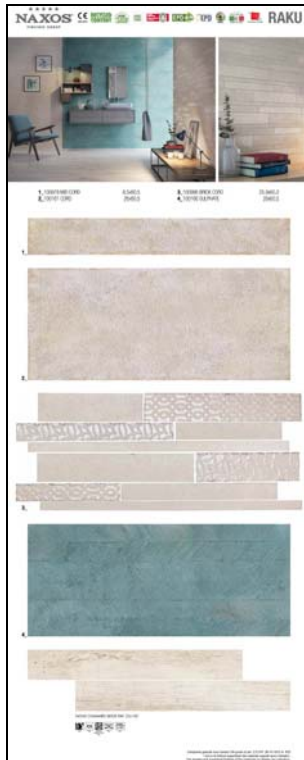

CULLA 6 ALLOGGI
COD. 102191

SET
COD. 102189

CM
69,8X135HX61,2

CM
67X138X35H

TOT.
121 KG

CORD/SULPHATE | COD. **103231**

SILVERY/BLACK CLAY | COD. **103232**

SYMBOL COPPER/CORD/COPPER | COD. **103234**

SILVERY/SYMBOL TURQUOISE | COD. **103235**

SILVERY/CHIC | COD. **103236**

CORD/SULPHATE | COD. **103537**

SILVERY/BLACK CLAY | COD. **103538**

SYMBOL COPPER/CORD/COPPER | COD. **103539**

SILVERY/SYMBOL TURQUOISE | COD. **103540**

SILVERY/CHIC | COD. **103541**