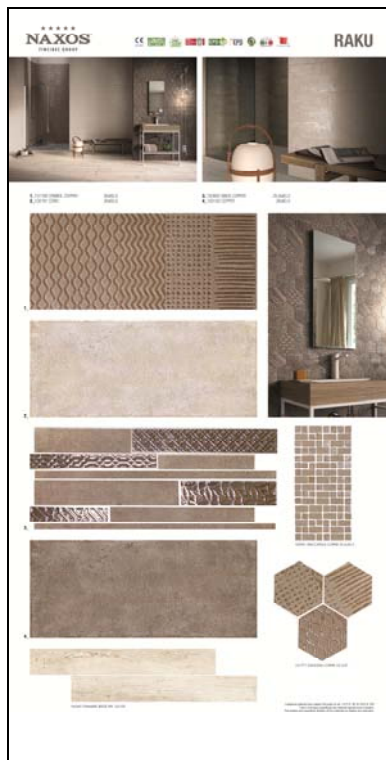

CULLA 6 ALLOGGI
COD. 102191

SET
COD. 102189

CM
69,8X135HX61,2

CM
67X138X35H

TOT.
121 KG

CORD/SULPHATE | COD. **103231**

SILVERY/BLACK CLAY | COD. **103232**

SYMBOL COPPER/CORD/COPPER | COD. **103234**

SILVERY/SYMBOL TURQUOISE | COD. **103235**

SILVERY/CHIC | COD. **103236**

CORD/SULPHATE | COD. **103537**

SILVERY/BLACK CLAY | COD. **103538**

SYMBOL COPPER/CORD/COPPER | COD. **103539**

SILVERY/SYMBOL TURQUOISE | COD. **103540**

SILVERY/CHIC | COD. **103541**