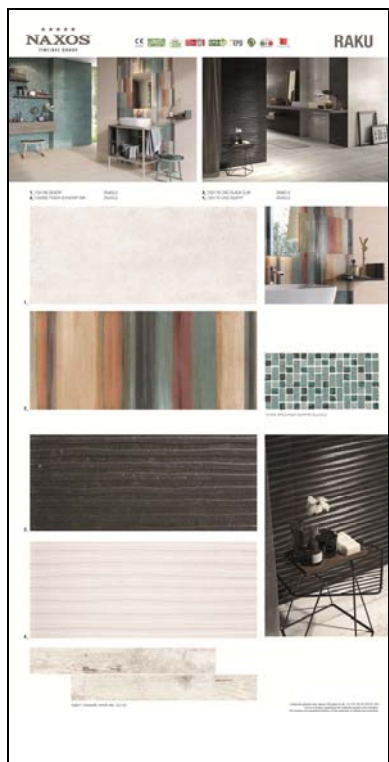

CULLA 6 ALLOGGI
COD. 102191

SET
COD. 102189

CM
69,8X135HX61,2

CM
67X138X35H

TOT.
121 KG

CORD/SULPHATE | COD. **103231**

SILVERY/BLACK CLAY | COD. **103232**

SYMBOL COPPER/CORD/COPPER | COD. **103234**

SILVERY/SYMBOL TURQUOISE | COD. **103235**

SILVERY/CHIC | COD. **103236**

CORD/SULPHATE | COD. **103537**

SILVERY/BLACK CLAY | COD. **103538**

SYMBOL COPPER/CORD/COPPER | COD. **103539**

SILVERY/SYMBOL TURQUOISE | COD. **103540**

SILVERY/CHIC | COD. **103541**