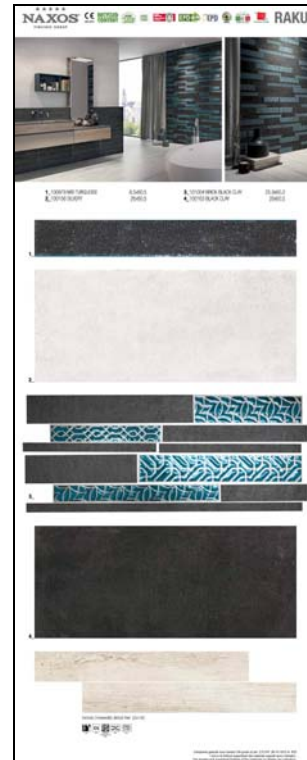

CULLA 6 ALLOGGI
COD. 102191

SET
COD. 102189

CM
69,8X135HX61,2

CM
67X138X35H

TOT.
121 KG

CORD/SULPHATE | COD. **103231**

SILVERY/BLACK CLAY | COD. **103232**

SYMBOL COPPER/CORD/COPPER | COD. **103234**

SILVERY/SYMBOL TURQUOISE | COD. **103235**

SILVERY/CHIC | COD. **103236**

CORD/SULPHATE | COD. **103537**

SILVERY/BLACK CLAY | COD. **103538**

SYMBOL COPPER/CORD/COPPER | COD. **103539**

SILVERY/SYMBOL TURQUOISE | COD. **103540**

SILVERY/CHIC | COD. **103541**