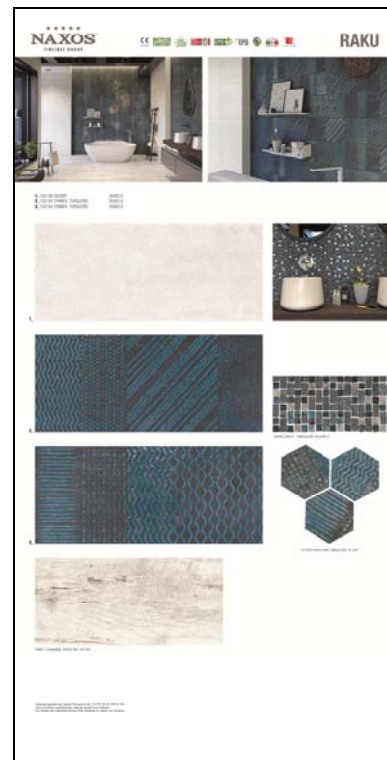

CULLA 6 ALLOGGI
COD. 102191

SET
COD. 102189

CM
69,8X135HX61,2

CM
67X138X35H

TOT.
121 KG

CORD/SULPHATE | COD. **103231**

SILVERY/BLACK CLAY | COD. **103232**

SYMBOL COPPER/CORD/COPPER | COD. **103234**

SILVERY/SYMBOL TURQUOISE | COD. **103235**

SILVERY/CHIC | COD. **103236**

CORD/SULPHATE | COD. **103537**

SILVERY/BLACK CLAY | COD. **103538**

SYMBOL COPPER/CORD/COPPER | COD. **103539**

SILVERY/SYMBOL TURQUOISE | COD. **103540**

SILVERY/CHIC | COD. **103541**