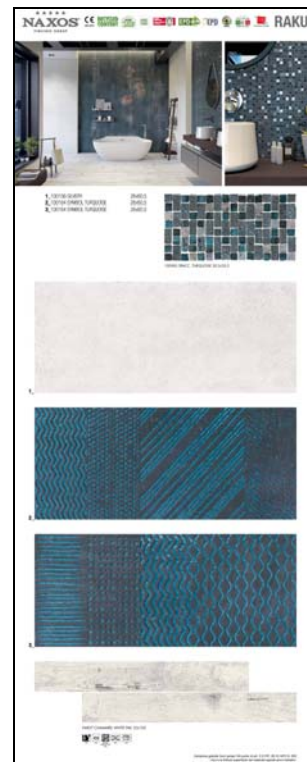

CULLA 6 ALLOGGI
COD. 102191

SET
COD. 102189

CM
69,8X135HX61,2

CM
67X138X35H

TOT.
121 KG

CORD/SULPHATE | COD. **103231**

SILVERY/BLACK CLAY | COD. **103232**

SYMBOL COPPER/CORD/COPPER | COD. **103234**

SILVERY/SYMBOL TURQUOISE | COD. **103235**

SILVERY/CHIC | COD. **103236**

CORD/SULPHATE | COD. **103537**

SILVERY/BLACK CLAY | COD. **103538**

SYMBOL COPPER/CORD/COPPER | COD. **103539**

SILVERY/SYMBOL TURQUOISE | COD. **103540**

SILVERY/CHIC | COD. **103541**